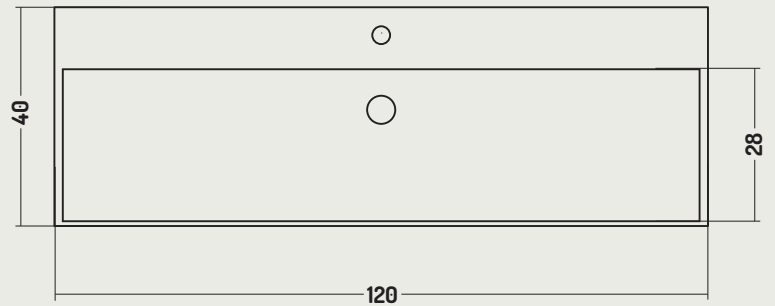

# DISEGNO CERAMICA

**COD. SS12040001**  
**COD. SS12040101**

Lavabo Appoggio / Parete  
Counter/Wall-Hung Basin  
120x40x h 12 cm