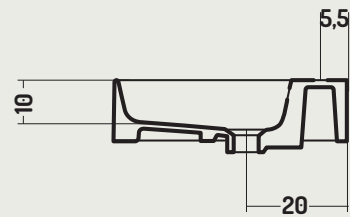

# DISEGNO CERAMICA

**COD. SS12040001**  
**COD. SS12040101**

Lavabo Appoggio / Parete  
Counter/Wall-Hung Basin  
120x40x h 12 cm