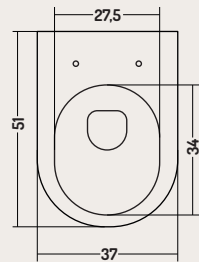

# DISEGNO CERAMICA

## COD. SK001RIM01

WC A TERRA SKIP scarico S  
SKIP Floor Standing Wc floor drain  
51x37x h 41 cm