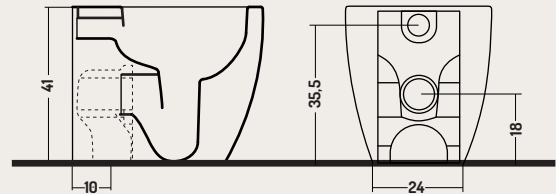

# DISEGNO CERAMICA

## COD. SK001RIM01

WC A TERRA SKIP scarico S  
SKIP Floor Standing Wc floor drain  
51x37x h 41 cm