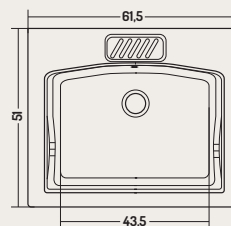

DISEGNO CERAMICA

JET

COD.CJ07000001 no foro / no hole

COD.CJ07000101 1 foro / 1 tap hole

LAVABO INCASSO 71,5X51 / Recessed basin

71,5x51 cm

Caratteristiche / Characteristics

**Smalto
Antibatterico**
Antibacterial
Glaze