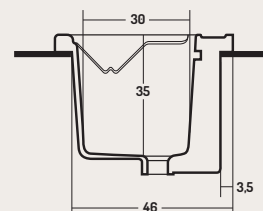

DISEGNO CERAMICA

JET

COD.CJ07000001 no foro / no hole

COD.CJ07000101 1 foro / 1 tap hole

LAVABO INCASSO 71,5X51 / Recessed basin

71,5x51 cm

Caratteristiche / Characteristics

**Smalto
Antibatterico**
Antibacterial
Glaze