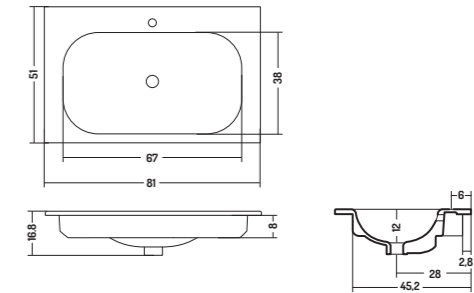

COD. SO12DX4101

Lavabo Incasso Soft
121 DX

Recessed basin 121 R

121x46x h 16,8 cm

COD. SO08151101

Lavabo Incasso Soft 81

Recessed basin 81

81x51x h 16,8 cm