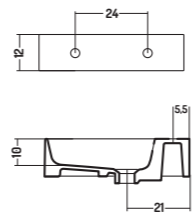

Counter basin

35x25x h 10 cm

APPOGGIO/PARETE 48

COUNTER/WALL-HUNG 48

COD. SL04848101

Lavabo Appoggio/
Parete / 1 Foro

Counter/Wall-hung
basin / 1 tap hole

48x48x h 12 cm