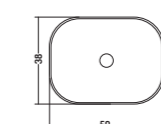

COD. LO050i3801

Loom Lavabo Appoggio/ Incasso 50

Counter/ Recessed Loom Basin 50

50x38x h 18 cm