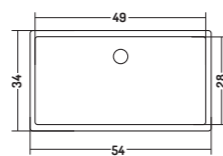

COD. KN06034001

Lavabo Sottopiano 60
Under Counter Basin 60
54x34,5x H 17,5 cm