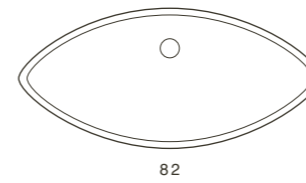

SOTTOPIANO 40
UNDER COUNTER 40