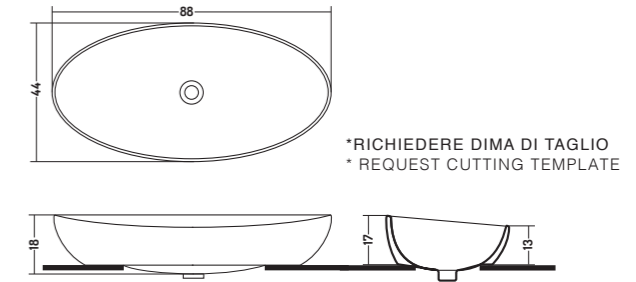

COD. SF08000001

Lavabo Appoggio/ 80

Counter/
Washbasin 80

88x44x h 18 cm