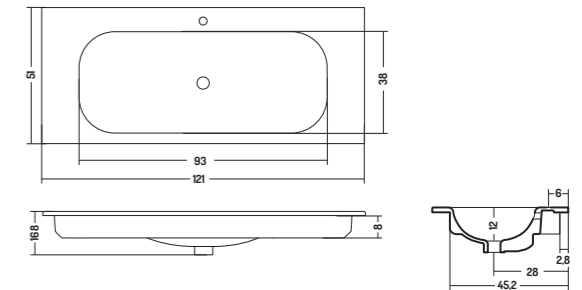

CONSOLLE INCASSO 51

CONSOLLE RECESSED 51

COD. SO12151101
Lavabo Incasso Soft 121
Recessed basin 121
121x51x h 16,8 cm