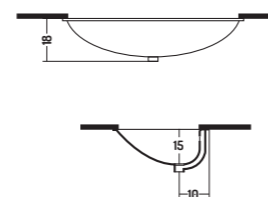

UNDER COUNTER LUNA