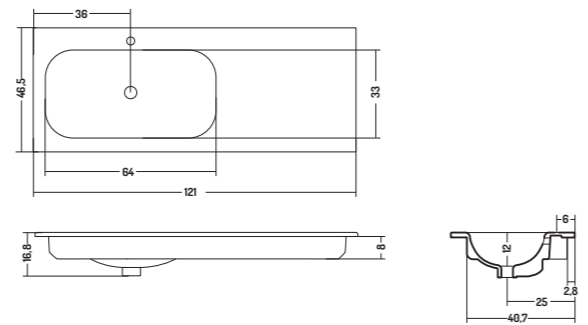

LAVABO INCASSO

Lavabo Incasso Soft
121 SX

Recessed basin 121 L

121x46x h 16,8 cm