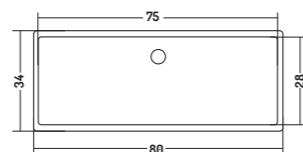

COD. KN08034001

Lavabo Sottopiano 80
Under Counter Basin 80
80x34,5x H 17,5 cm