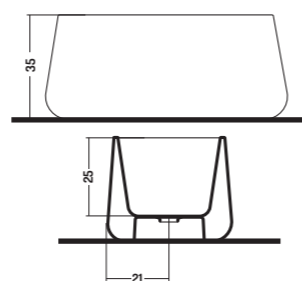

APPOGGIO 42

COUNTER 42

COD. CT06042001
 Lavabo in Appoggio 60
 Counter Basin 60
 60x42x h 35 cm

COD. CT08042001
 Lavabo in Appoggio 80
 Counter Basin 80
 80x42x h 35 cm

APPOGGIO/PARETE 41

COUNTER/WALL-HUNG 41