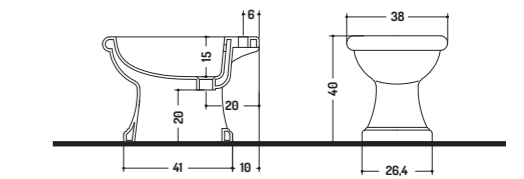

COD. PA00600101

Bidet a Terra Paolina
1 Foro

Paolina Floor Standing
Bidet 1 Tap Hole

58x40x h 39,5 cm