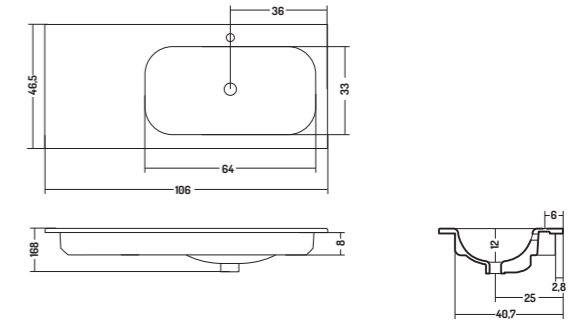

CONSOLLE INCASSO 46

CONSOLLE RECESSED 46

COD. SO10DX4101
Lavabo Incasso Soft
106 DX
Recessed basin 106 R
106x46x h 16,8 cm