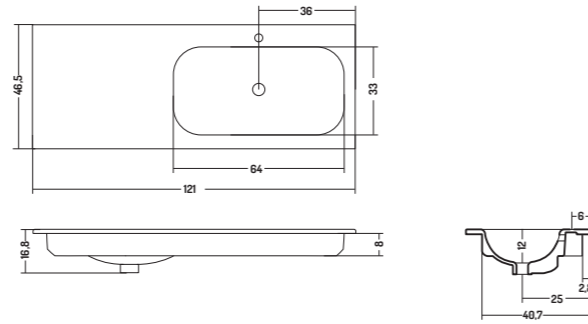

CONSOLLE INCASSO 46

CONSOLLE RECESSED 46

COD. SO12DX4101

Lavabo Incasso Soft
121 DX

Recessed basin 121 R

121x46x h 16,8 cm