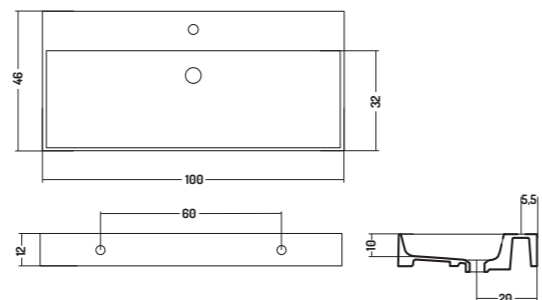

Lavabo Appoggio / Parete

Counter/Wall-Hung Basin

80x46x h 12 cm

APPOGGIO/PARETE 46

COUNTER/WALL-HUNG 46

COD. SS10046101

Lavabo Appoggio / Parete
Counter/Wall-Hung Basin

100x46x h 12 cm