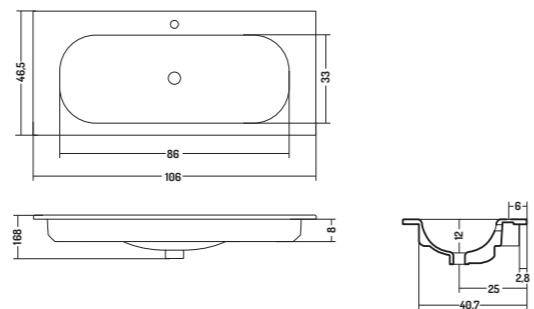

COD. SO10646101
Lavabo Incasso Soft 106
Recessed basin 106
106x46x h 16,8 cm