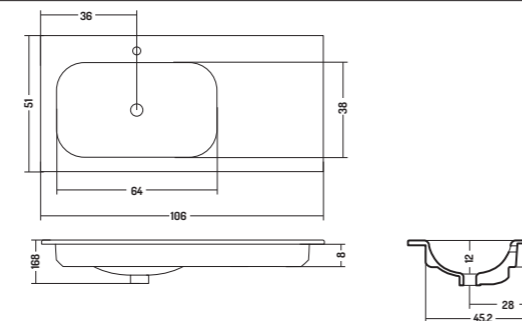

COD. SO106SX101
Lavabo Incasso Soft 106 SX
Recessed basin 106 L
106x51x h 16,8 cm