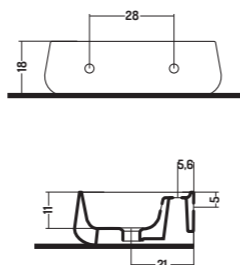

APPOGGIO/PARETE 41

COUNTER/WALL-HUNG 41

COD. CT06000101
Lavabo in Appoggio/
Parete 60
Wall Hung/Counter
Basin 60
60x41x h 18 cm