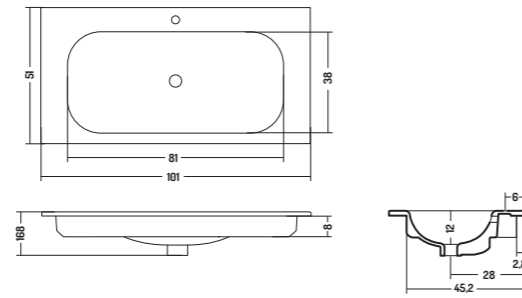

Recessed basin 96

96x51x h 16,8 cm

CONSOLLE INCASSO 51

CONSOLLE RECESSED 51

COD. SO10151101
 Lavabo Incasso Soft 101
 Recessed basin 101
 101x51x h 16,8 cm

COD. SO10651101
 Lavabo Incasso Soft 106
 Recessed basin 106
 106x51x h 16,8 cm