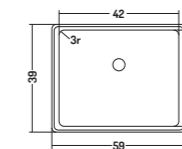

COD. SS06000001

Lavabo Sottopiano 60
Under Counter Basin 60
60x38x h 12 cm

COD. SS08000001

Lavabo Sottopiano 80
Under Counter Basin 80
80x38x H 12 Cm

SOTTOPIANO QUBO

COD. QB05040001

Lavabo Sottopiano 50
Under Counter Basin 50
49x39 cm