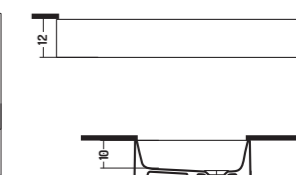

COD. SS08000001

Lavabo Sottopiano 80
Under Counter Basin 80
80x38x H 12 Cm