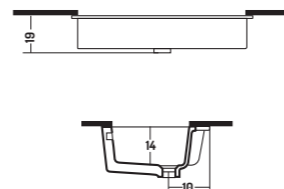

Lucidi/Glossy 

SOTTOPIANO SMILE

COD. SM06341001

Lavabo Sottopiano 60
Under Counter Basin 60
63x h 19 cm

UNDER COUNTER SMILE

COD. SM08342001

Lavabo Sottopiano 80
Under Counter Basin 80
84x h 17,7 cm

SOTTOPIANO KANAL