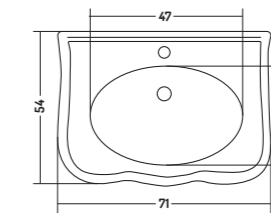

PARETE 54 - 57 - 61

WALL HUG 54 - 57 - 61

COD. PA07054101

Lavabo Parete 70 / 1
Foro

Wall Hung Basin 70 /
1 Tap Hole

71x54x h 27,5 cm