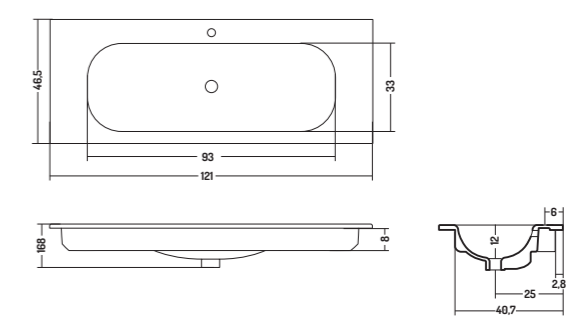

COD. SO12146101
Lavabo Incasso Soft 121
Recessed basin 121
121x46x h 16,8 cm