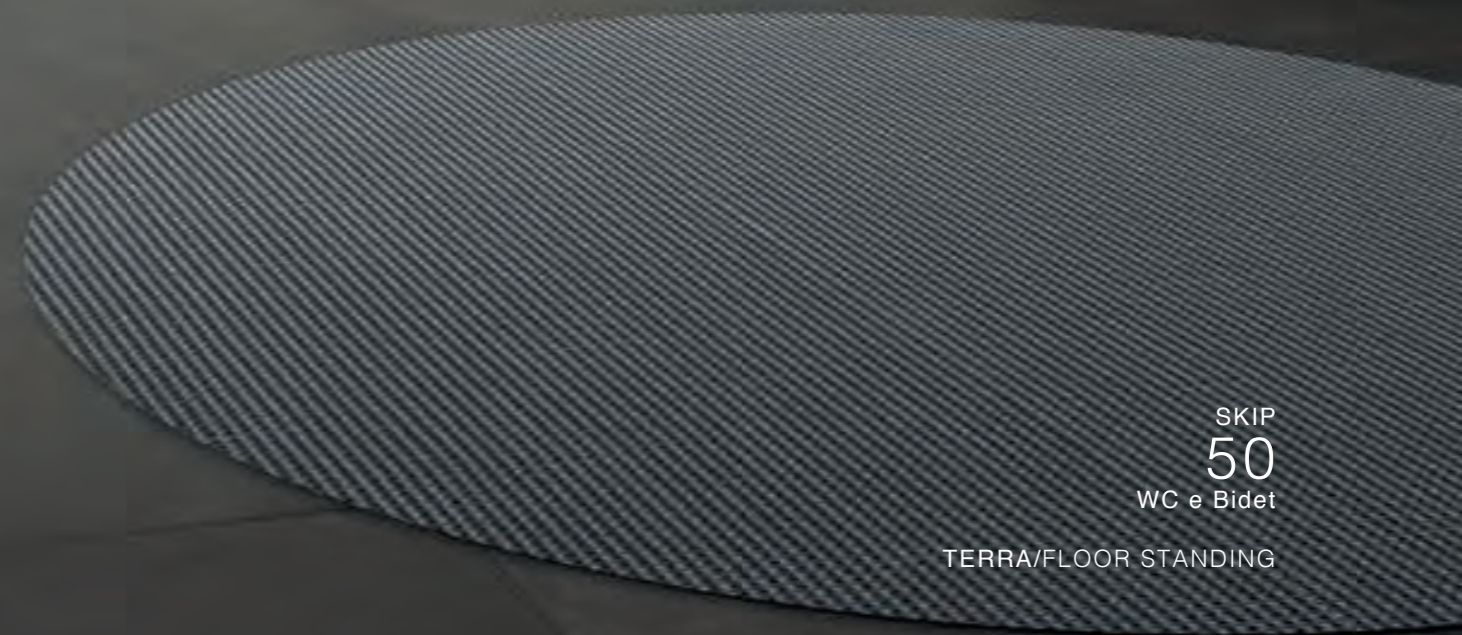

SKIP
50
WC e Bidet

TERRA/FLOOR STANDING