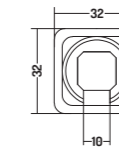

COD. PA01100001

Colonna

Pedestal

h 66 cm