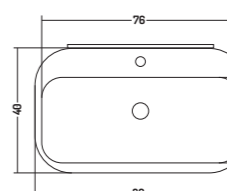

COUNTER TOP/WALL-HUNG 40

COD. QB08040101

Lavabo Parete 80

Wall-Hung Basin 80

74,4x40x h 15,4 cm

QUBO SQUARE 40
CONSOLLE INCASSO 40

RECESSED CONSOLLE 40

COD. QS06140101
Consolle Incasso 61
Recessed Consolle 61
61x40,5x h 10,8 cm