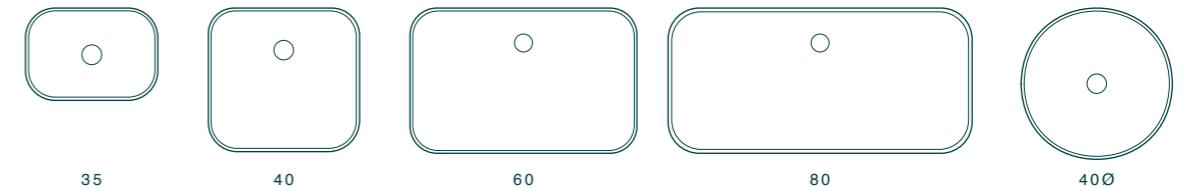

COUNTER 25 - 38 - 40Ø

BOWLS 42Ø - 60

RECESSED 40

SEMI RECESSED 40

APPOGGIO/PARETE 35
COUNTER/WALL-HUNG 35

APPOGGIO/PARETE 48
COUNTER/WALL-HUNG 48

APPOGGIO 25 - 38 - 40Ø
COUNTER 25 - 38 - 40Ø

CIOTOLE 42Ø - 60
BOWLS 42Ø - 60