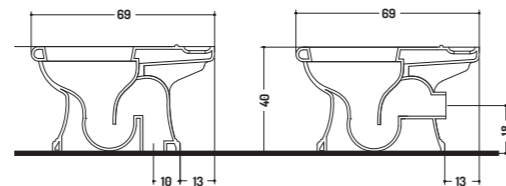

COD. PA00300001

WC Monoblocco
Paolina Scarico S

Paolina Wc
Monoblock Floor Drain S

63x31x h 39,5 cm

COD. PA00900001

Cassetta A Zaino
Paolina

Paolina Low Level
Cistern

47x21x h 35 cm