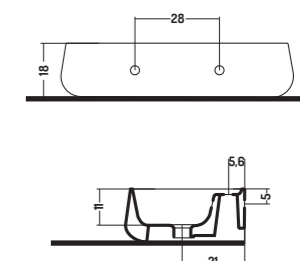

Lucidi/Glossy 

APPOGGIO 42Ø

COUNTER 42Ø

COD. CT04200001
 Lavabo in Appoggio 42
 Counter Basin 42
 Ø 42x h 35 cm

APPOGGIO/PARETE 41

COUNTER/WALL-HUNG 41

COD. CT08000101
 Lavabo in Appoggio/
 Parete 80
 Wall Hung/Counter
 Basin 80
 80x41x h 18 cm