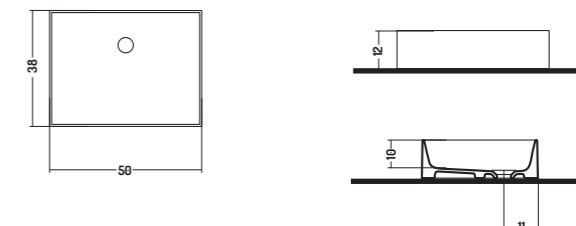

COD. SS05038001

Lavabo da Appoggio
Counter Basin

50x38x h 12 cm