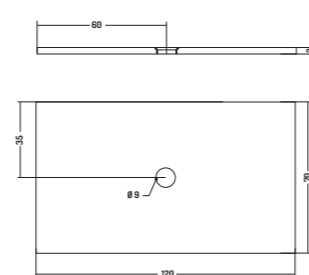

SHOWER TRAY 70

COD. PDFV717301
 Piatto Doccia
 Shower Tray
 170x70 cm - H3

COD. PDFV710301
 Piatto Doccia
 Shower Tray
 100x70 cm - H3

PIATTO DOCCIA 80

SHOWER TRAY 80

COD. PDFV712301
 Piatto Doccia
 Shower Tray
 120x70 cm - H3