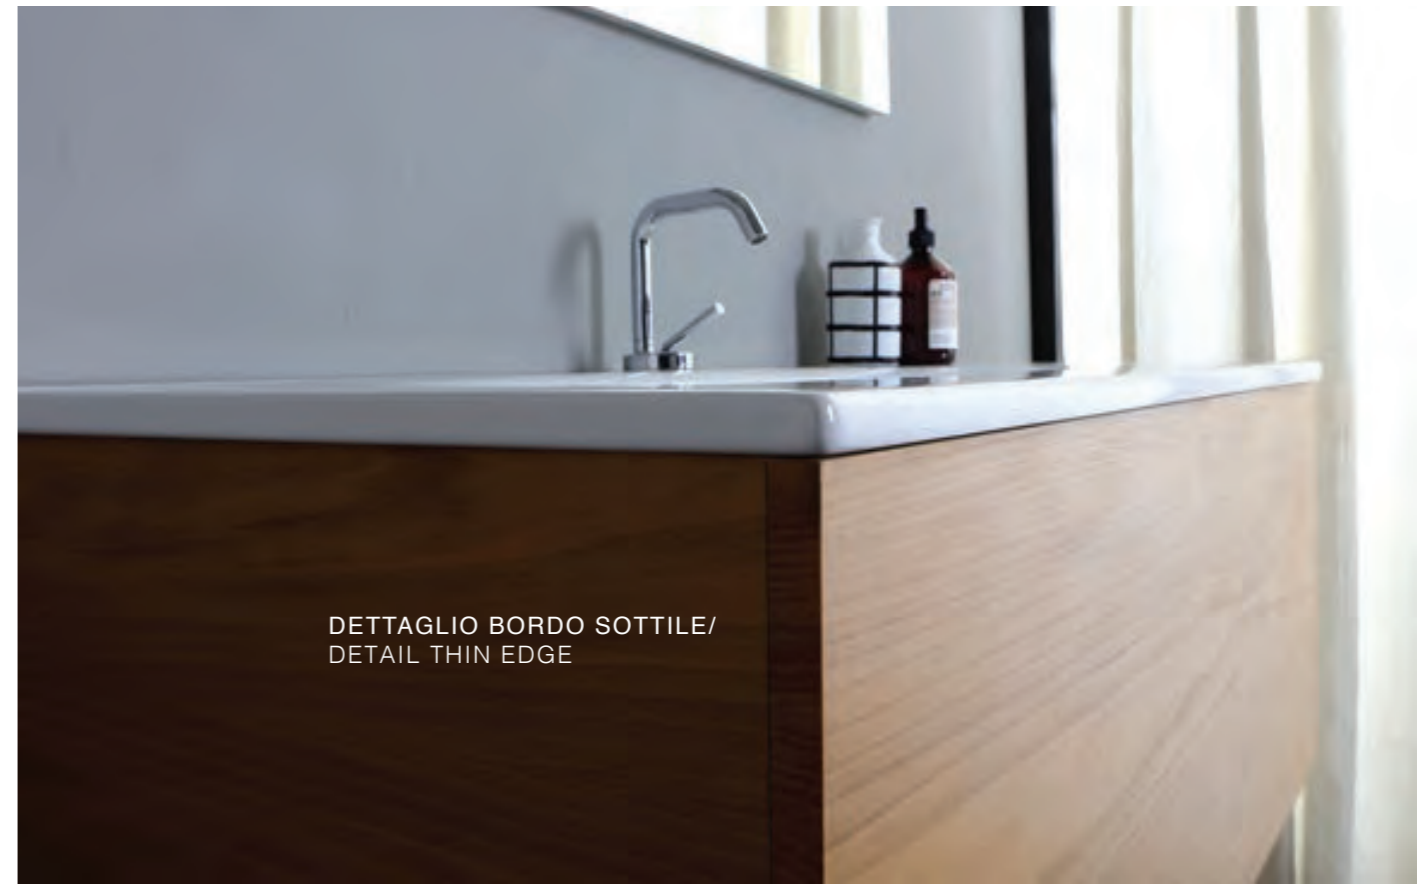

DETTAGLIO BORDO SOTTILE/
DETAIL THIN EDGE