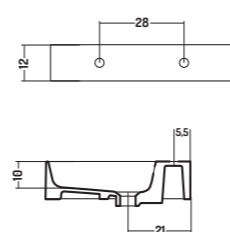

COD. SL04038001

Lavabo da Appoggio

Counter basin

40x38x h 10 cm

COD. SL06048101

Lavabo Appoggio/
Parete / 1 Foro

Counter/Wall-hung
basin / 1 tap hole

60x48x h 12 cm