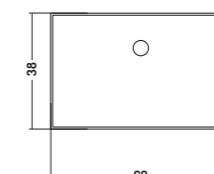

COD. SS06000001

Lavabo Sottopiano 60
Under Counter Basin 60
60x38x h 12 cm