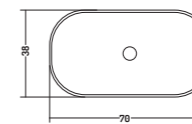

Counter Basin 50

50x38x h 18 cm

COUNTER 38

COD. LO07038001

Lavabo in Appoggio 70

Counter Basin 70

70x38x h 18 cm

INCASSO 38