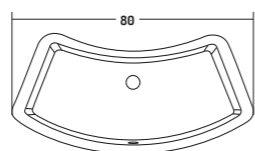

Lucidi/Glossy 

SOTTOPIANO SMILE

COD. SM06341001

Lavabo Sottopiano 60
Under Counter Basin 60
63x h 19 cm

UNDER COUNTER SMILE

COD. SM08342001

Lavabo Sottopiano 80
Under Counter Basin 80
84x h 17,7 cm

SOTTOPIANO KANAL