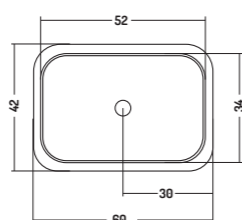

APPOGGIO 42

COUNTER 42

COD. CT06042001
Lavabo in Appoggio 60
Counter Basin 60
60x42x h 35 cm