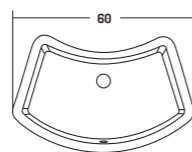

Lucidi/Glossy 

SOTTOPIANO SMILE

COD. SM06341001

Lavabo Sottopiano 60
Under Counter Basin 60
63x h 19 cm

UNDER COUNTER SMILE

COD. SM08342001

Lavabo Sottopiano 80
Under Counter Basin 80
84x h 17,7 cm

SOTTOPIANO KANAL