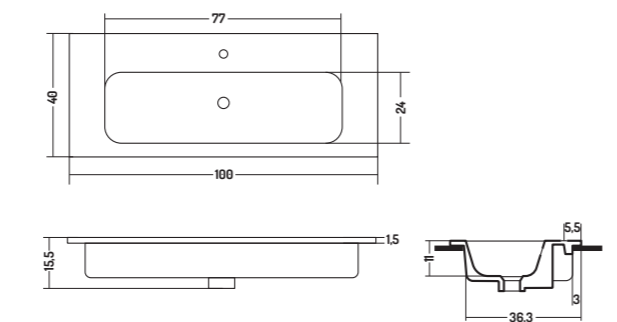

COD. QS10140101
Consolle Incasso 101
Recessed Consolle 101
101x40,5x h 10,8 cm