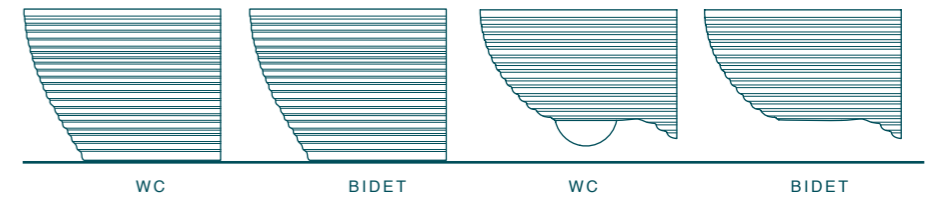

TERRA E SOSPESA

APPOGGIO 38

INCASSO 38

FREE STANDING 42Ø

FLOOR STANDING AND WALL HUNG

COUNTER TOP 38

RECESSED 38

FREE STANDING 42Ø

TERRA E SOSPESA
FLOOR STANDING AND WALL HUNG