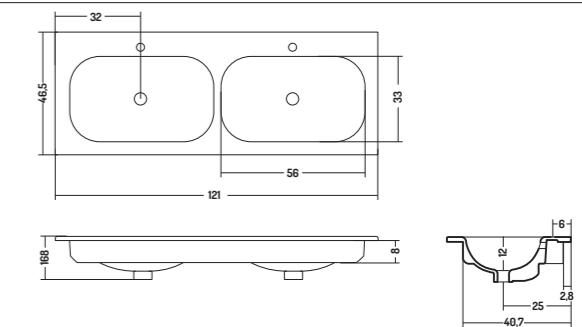

COD. SO12D46101
Lavabo Incasso Soft
121 Doppia Vasca
Recessed Double
Basin 121
121x46x H 16,8 Cm