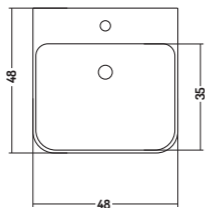

Counter basin

35x25x h 10 cm

APPOGGIO/PARETE 48

COUNTER/WALL-HUNG 48

COD. SL04848101

Lavabo Appoggio/
Parete / 1 Foro

Counter/Wall-hung
basin / 1 tap hole

48x48x h 12 cm