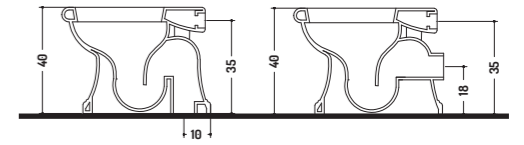

WC/BIDET

COD. PA00100001

Wc A Terra Paolina
Scarico S

Paolina Floor Standing
Wc Floor Drain

56,5x39x h 40 cm