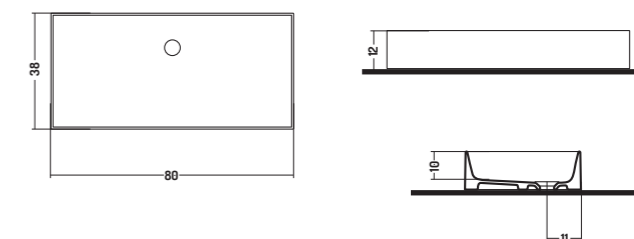

COD. SS08038001

Lavabo da Appoggio
Counter Basin

80x38x H 12 Cm