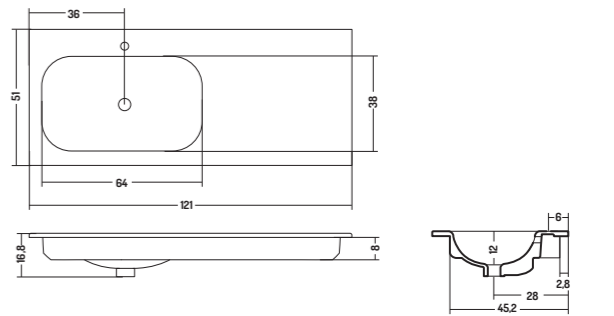

COD. SO121SX101
Lavabo Incasso Soft 121 Sx
Recessed Basin 121 L
121x51x H 16,8 Cm