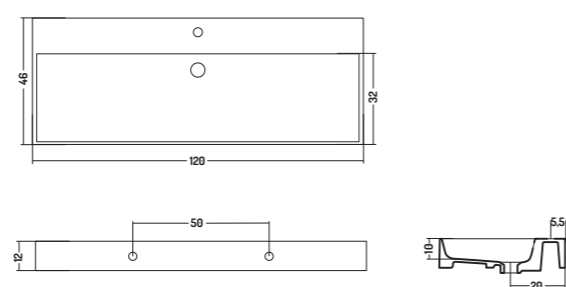

COD. SS100DX101

Lavabo Appoggio / Parete
Counter/Wall-Hung Basin

101x46,2 h 12,5 cm

COD. SS12046101

Lavabo Appoggio / Parete
Counter/Wall-Hung Basin

120x46x H 12 Cm

COD. SS14D46101

Consolle Doppia Vasca Appoggio/Parete
Wall-Hung/Counter Double Bowl Console