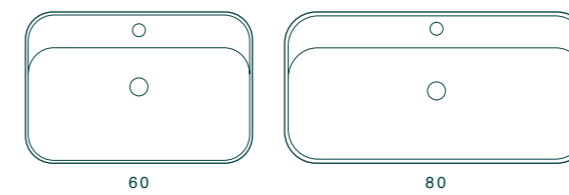

SEMINCASSO 40
SEMI RECESSED 40