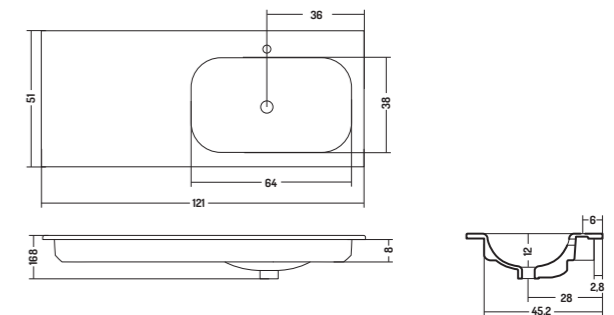

COD. SO121DX101
Lavabo Incasso Soft 121 Dx
Recessed Basin 121 R
121x51x H 16,8 Cm