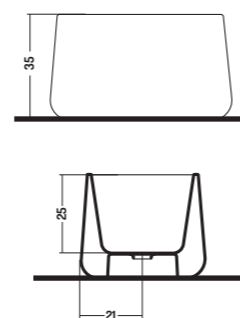

APPOGGIO 42

COUNTER 42

COD. CT06042001
Lavabo in Appoggio 60
Counter Basin 60
60x42x h 35 cm