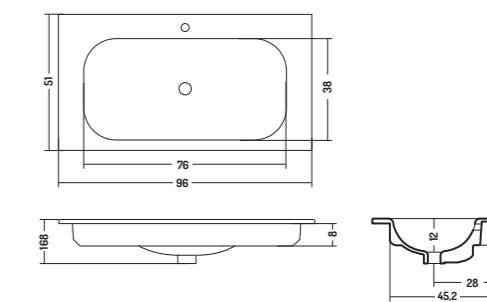

COD. SO09651101

Lavabo Incasso Soft 96

Recessed basin 96

96x51x h 16,8 cm