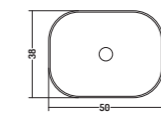

Counter Basin 50

50x38x h 18 cm

COUNTER 38

COD. LO07038001

Lavabo in Appoggio 70

Counter Basin 70

70x38x h 18 cm

INCASSO 38