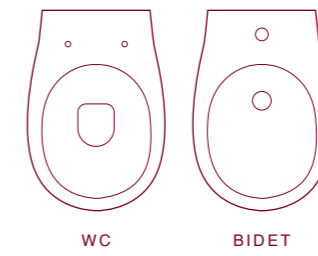

Slim Seat Cover

COD. SK20500001

Coprivaso

Seat Cover

TOUCH 1

TERRA E SOSPESA

FLOOR STANDING AND WALL HUNG

TERRA E SOSPESA
FLOOR STANDING AND WALL HUNG