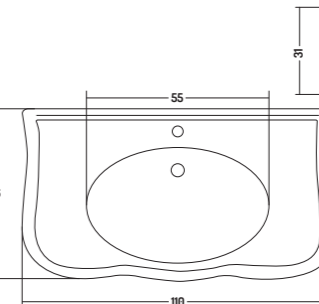

COD. PA11061101

Lavabo Parete 110 /
1 Foro

Wall Hung Basin 110 /
1 Tap Hole

110x61x h 31 cm