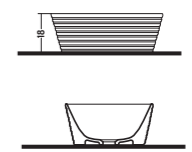

COD. LO05038001

Lavabo in Appoggio 50

Counter Basin 50

50x38x h 18 cm

COUNTER 38