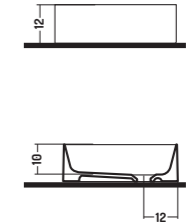

COD. SL04038001

Lavabo da Appoggio

Counter basin

40x38x h 10 cm