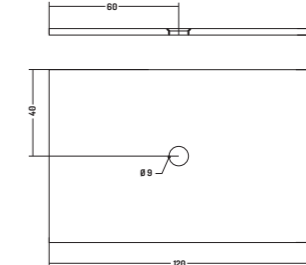

COD. PDFV812301
Piatto Doccia
Shower Tray
120x80 cm - H3