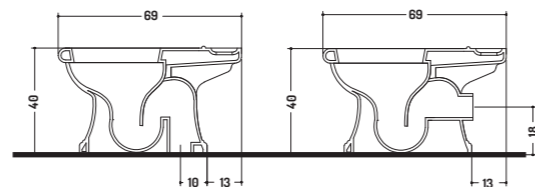

COD. PA00800001

Cassetta Alta Paolina

Paolina High Level
Cistern

45,5x21 cm