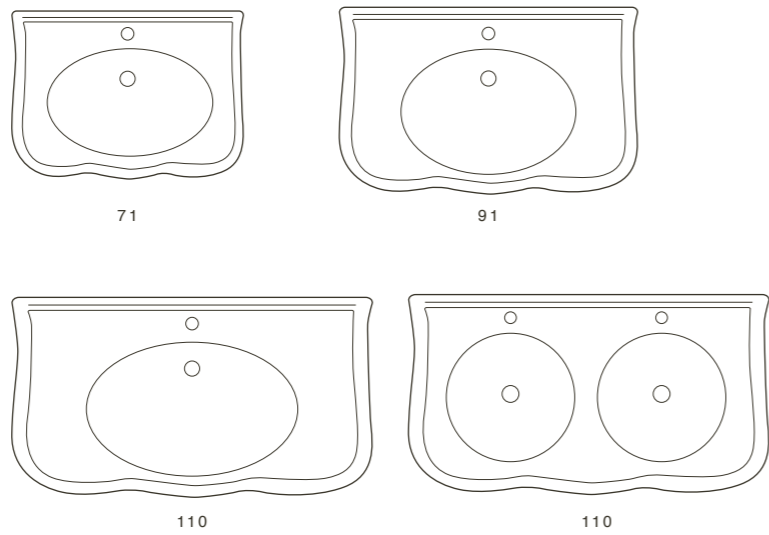

TERRA MONOBLOCCO/CASSETTA A ZAINO/CASSETTA ALTA
FLOOR STANDING MONOBLOCK/LOW LEVEL CISTERN/HIGH LEVEL CISTERN

WC

WC

PARETE 54 - 57 - 61
WALL HUG 54 - 57 - 61

INCASSO 51 - 56 - 61
RECESSED 51 - 51 - 61

GAMBE 74
LEGS 74