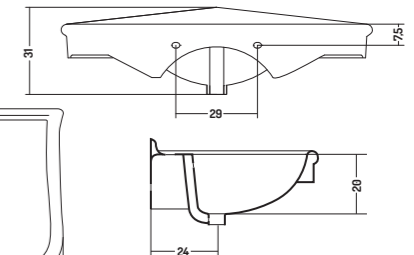

COD. PA11061101

Lavabo Parete 110 /
1 Foro

Wall Hung Basin 110 /
1 Tap Hole

110x61x h 31 cm