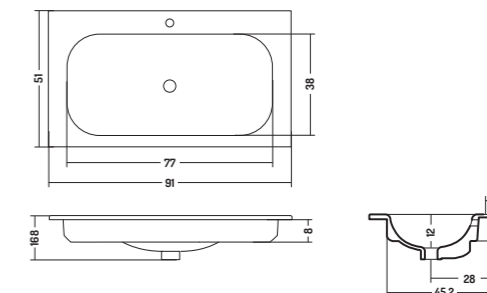

COD. SO09151101

Lavabo Incasso Soft 91

Recessed basin 91

91x51x h 16,8 cm