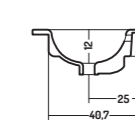

61x46x h 16,8 cm

COD. SO07146101

Lavabo Incasso Soft 71

Recessed basin 121

71x46x h 16,8 cm

COD. SO08146101

Lavabo Incasso Soft 81

Recessed basin 81