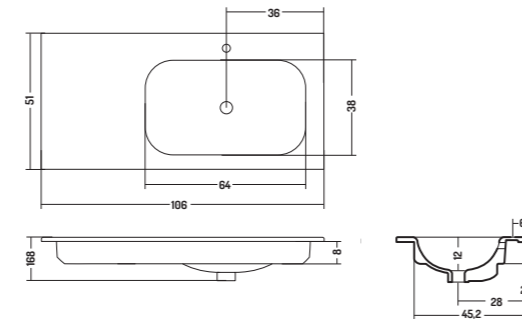

COD. SO106DX101
Lavabo Incasso Soft 106 DX
Recessed basin 106 R
106x51x h 16,8 cm