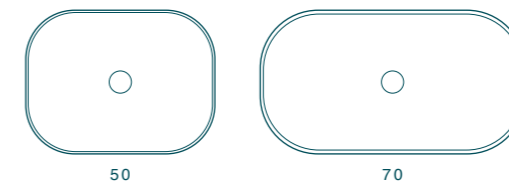

INCASSO 38
RECESSED 38