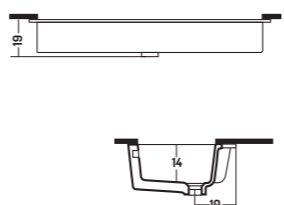

Lucidi/Glossy 

SOTTOPIANO SMILE

COD. SM06341001

Lavabo Sottopiano 60
Under Counter Basin 60
63x h 19 cm

UNDER COUNTER SMILE

COD. SM08342001

Lavabo Sottopiano 80
Under Counter Basin 80
84x h 17,7 cm

SOTTOPIANO KANAL