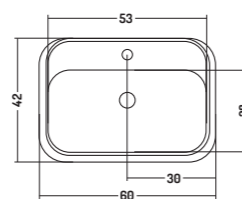

COD. CT06000101
Lavabo in Appoggio/
Parete 60
Wall Hung/Counter
Basin 60
60x41x h 18 cm