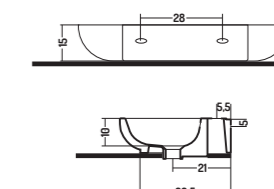

COD. QB08040101

Lavabo Parete 80

Wall-Hung Basin 80

74,4x40x h 15,4 cm