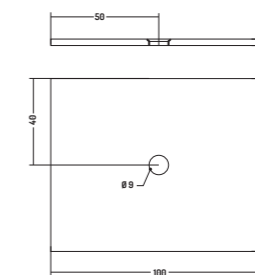

COD. PDFV810301
Piatto Doccia
Shower Tray
100x80 cm - H3