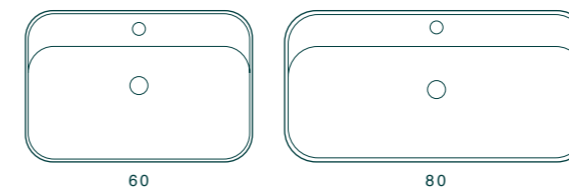

INCASSO 40
RECESSED 40