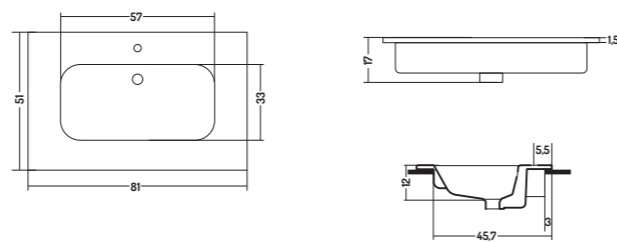

COD. QS08151101
Consolle Incasso 81
Recessed Consolle 81
81x51,5x h 17 cm