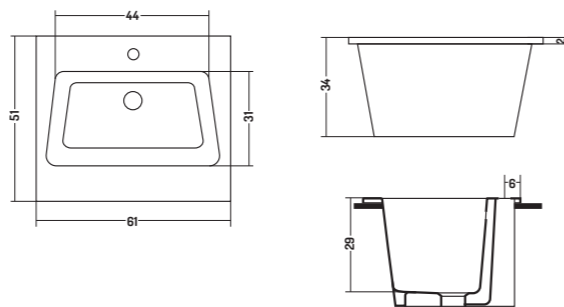

COD. MX06050101

Lavabo Appoggio/
Incasso

Counter/Recessed
Basin

61x51x h 34 cm

YORKSHIRE

COD. MX07050101

Lavabo Appoggio/
Incasso

Counter/Recessed
Basin