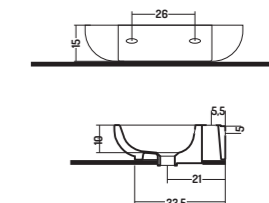

COUNTER TOP/WALL-HUNG 40