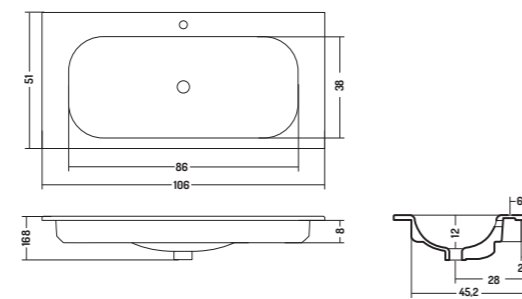

Recessed basin 96

96x51x h 16,8 cm

CONSOLLE INCASSO 51

CONSOLLE RECESSED 51

COD. SO10151101
 Lavabo Incasso Soft 101
 Recessed basin 101
 101x51x h 16,8 cm

COD. SO10651101
 Lavabo Incasso Soft 106
 Recessed basin 106
 106x51x h 16,8 cm