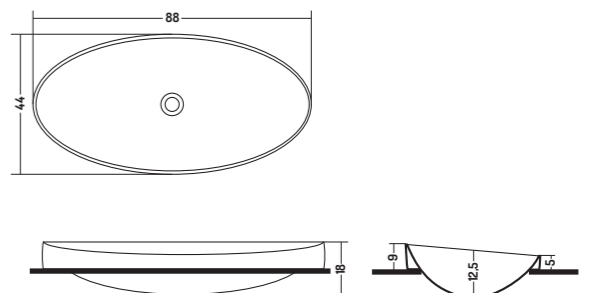

TERRA E SOSPESA

APPOGGIO 38

INCASSO 38

FREE STANDING 42Ø

FLOOR STANDING AND WALL HUNG

COUNTER TOP 38

RECESSED 38

FREE STANDING 42Ø