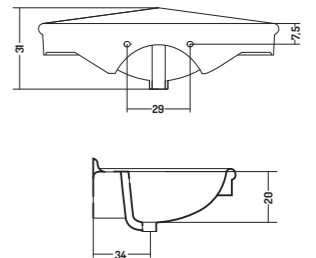

Wall Hung Basin 70 /
1 Tap Hole

71x54x h 27,5 cm

COD. PA09054101

Lavabo Parete 90 / 1
Foro

Wall Hung Basin 90 /
1 Tap Hole

91x57x h 31 cm

COD. PA11061101

Lavabo Parete 110 /
1 Foro