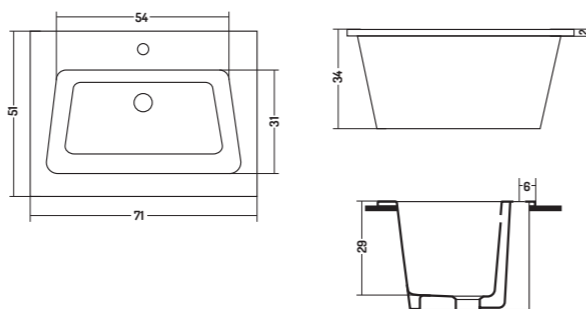

YORKSHIRE

COD. MX07050101

Lavabo Appoggio/
Incasso

Counter/Recessed
Basin

71x51x h 34 cm