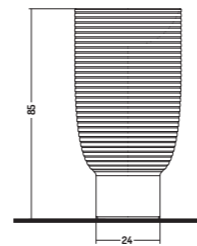

INCASSO 38

COD. LO070i3801

Lavabo Loom
Appoggio/ Incasso 70

Counter/ Recessed
Basin Loom 70

70x38x h 18 cm

Lucidi/Glossy

Satinati/Matt

RECESSED 38

FREESTANGIND

COD. LO08542001

Lavabo Freestanding
Loom

LOOM Freestanding
Washbasin

Ø 42,6 x h 85 cm