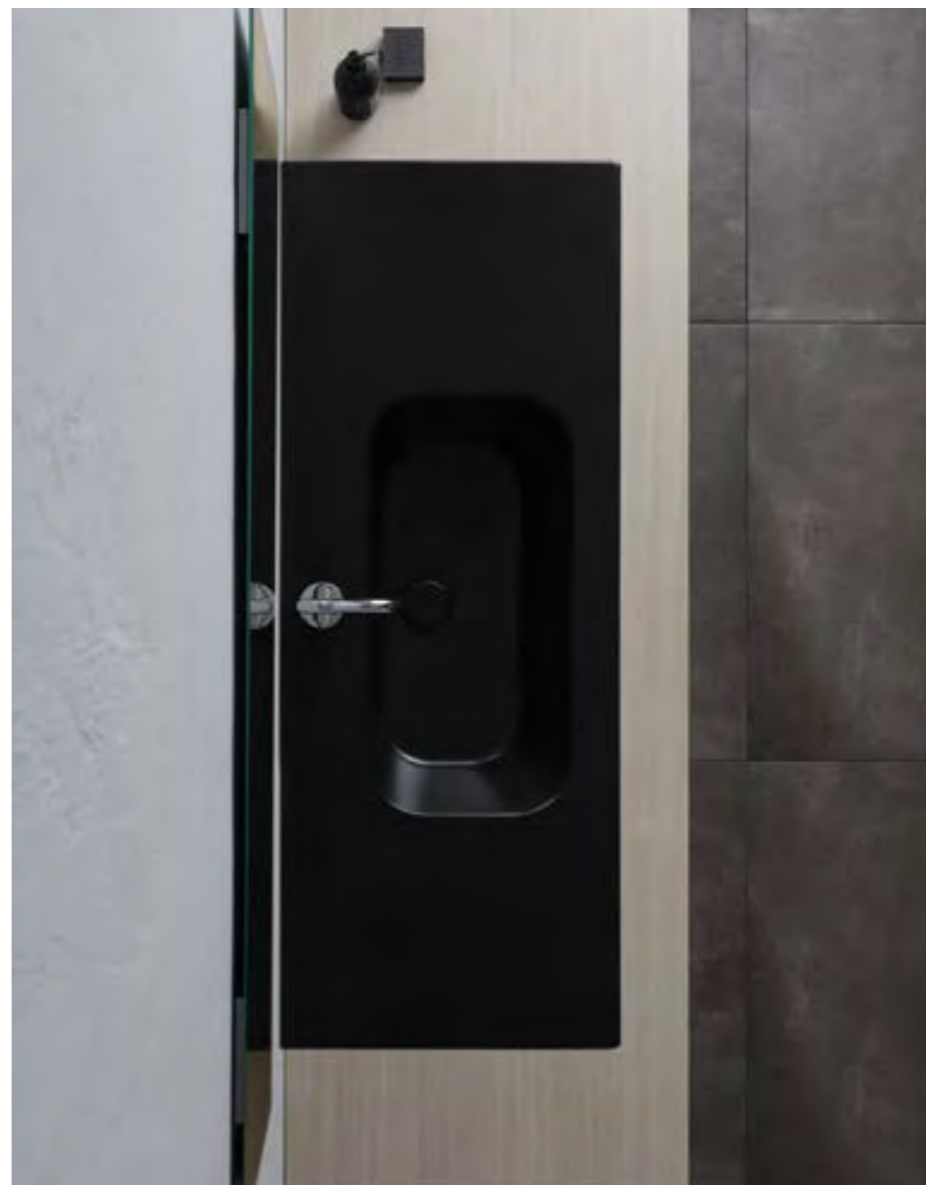

QUBO SQUARE
121x46
CONSOLLE INCASSO /
RECESSED CONSOLE