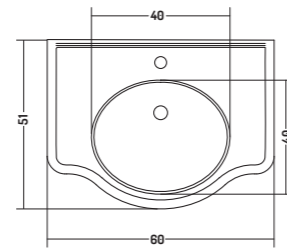

GAMBE

COD. PA01300001

Gambe Curve

Curved Legs

h 74 cm

LEGS

INCASSO 51 - 56 - 61

COD. PA07000101

Consolle da Incasso
70 / 1 Foro

Recessed Console 70
/ 1 Tap Hole

69x51x h 14,5 cm