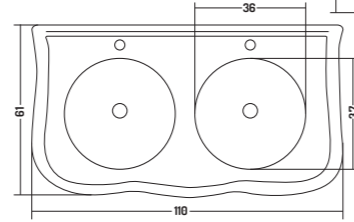

110x61x h 31 cm

WALL HUG 54 - 57 - 61

GAMBE

COD. PA01300001

Gambe Curve

Curved Legs

h 74 cm

LEGS