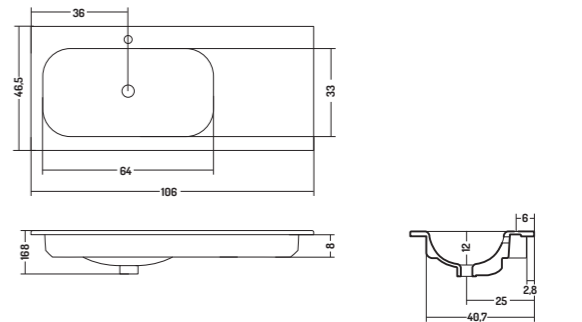

CONSOLLE INCASSO 46

CONSOLLE RECESSED 46

COD. SO10DX4101
 Lavabo Incasso Soft
 106 DX
 Recessed basin 106 R
 106x46x h 16,8 cm

COD. SO10SX410
 Lavabo Incasso Soft
 106 SX
 Recessed basin
 106 L
 106x46x h 16,8 cm