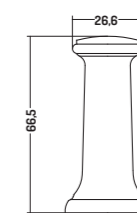

COD. PA01100001

Colonna

Pedestal

h 66 cm