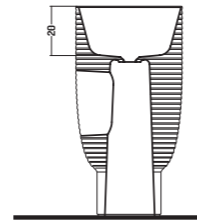

INCASSO 38

COD. LO070i3801

Lavabo Loom
Appoggio/ Incasso 70

Counter/ Recessed
Basin Loom 70

70x38x h 18 cm

Lucidi/Glossy

Satinati/Matt

RECESSED 38

FREESTANGIND

COD. LO08542001

Lavabo Freestanding
Loom

LOOM Freestanding
Washbasin

Ø 42,6 x h 85 cm