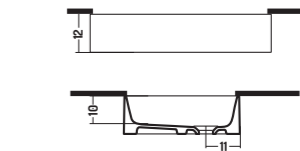

COD. SS06000001

Lavabo Sottopiano 60
Under Counter Basin 60
60x38x h 12 cm