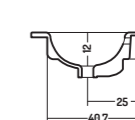

COD. SO08146101

Lavabo Incasso Soft 81

Recessed basin 81

81x46x h 16,8 cm