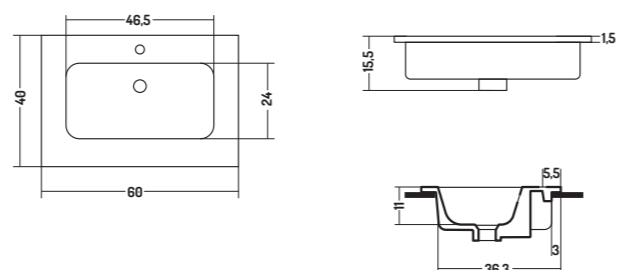

COUNTER TOP/WALL-HUNG 40

COD. QB08040101

Lavabo Parete 80

Wall-Hung Basin 80

74,4x40x h 15,4 cm

QUBO SQUARE 40
CONSOLLE INCASSO 40

RECESSED CONSOLLE 40

COD. QS06140101
Consolle Incasso 61
Recessed Consolle 61
61x40,5x h 10,8 cm