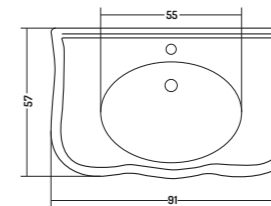

Wall Hung Basin 70 /
1 Tap Hole

71x54x h 27,5 cm

COD. PA09054101

Lavabo Parete 90 / 1
Foro

Wall Hung Basin 90 /
1 Tap Hole

91x57x h 31 cm

COD. PA11061101

Lavabo Parete 110 /
1 Foro