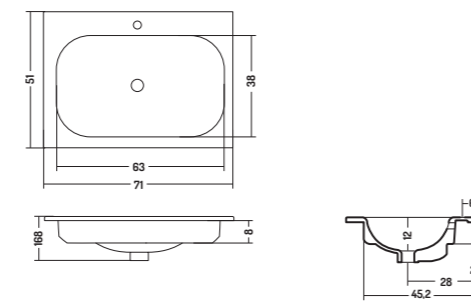

Recessed basin 91

91x51x h 16,8 cm

COD. SO07151101

Lavabo Incasso Soft 71

Recessed basin 71

71x51x h 16,8 cm

COD. SO09651101

Lavabo Incasso Soft 96