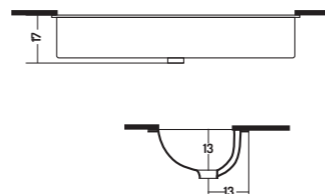

COD. KN08034001

Lavabo Sottopiano 80
Under Counter Basin 80
80x34,5x H 17,5 cm