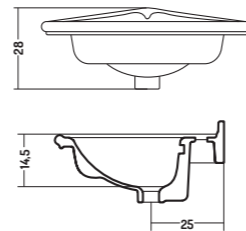

RECESSED 51 - 56 - 61