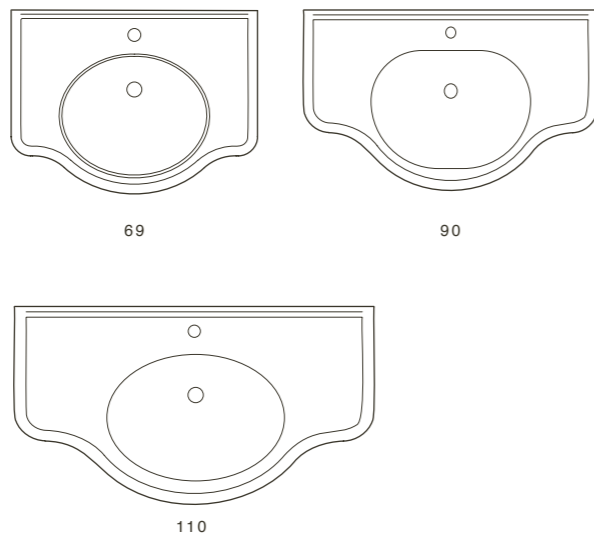

TERRA MONOBLOCCO/CASSETTA A ZAINO/CASSETTA ALTA
FLOOR STANDING MONOBLOCK/LOW LEVEL CISTERN/HIGH LEVEL CISTERN

WC

WC

PARETE 54 - 57 - 61
WALL HUG 54 - 57 - 61

INCASSO 51 - 56 - 61
RECESSED 51 - 51 - 61

GAMBE 74
LEGS 74