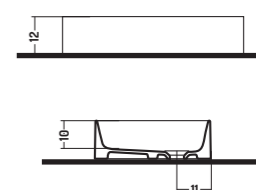

COD. SL06038001

Lavabo da Appoggio

Counter basin

60x38x h 10 cm