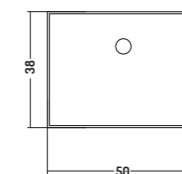

Lavabo Sottopiano 82
Under Counter Basin 82
82x40x H 18 cm

UNDER COUNTER LUNA

Lucidi/Glossy 

SOTTOPIANO SLIM SQUARE

COD. SS05000001

Lavabo Sottopiano 50
Under Counter Basin 50
50x38x h 12 cm

UNDER COUNTER SLIM SQUARE