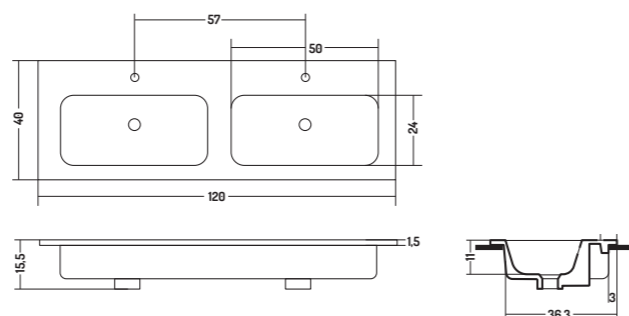

COD. QS12D40101
Consolle Incasso 120
Doppia Vasca
Recessed Consolle 120
Double bowl
121,5x40,5x h 15,5 cm