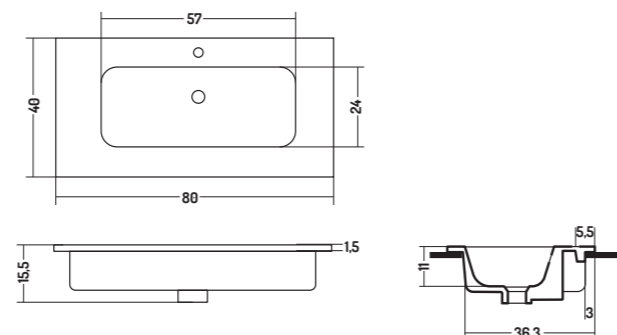

COD. QS08140101
Consolle Incasso 81
Recessed Consolle 81
81x40,5x h 10,8 cm