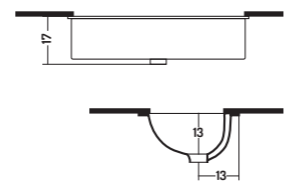

UNDER COUNTER KANAL