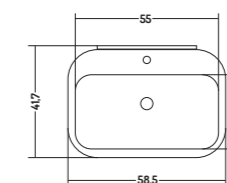

Wall Hung / Counter
Basin 60

58x40x h 13 cm

COUNTER TOP 40

APPOGGIO/PARETE 40

COD. QB06040101

Lavabo Parete 60

Wall-Hung Basin 60

58,3x40x h 15,4 cm