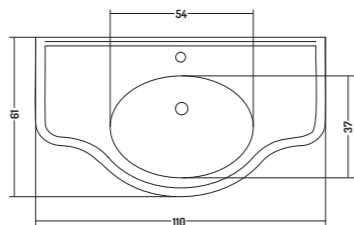

COD. PA11000101

Consolle da Incasso
110 / 1 Foro

Recessed Console
110 / 1 Tap Hole

110x61x h 29 cm