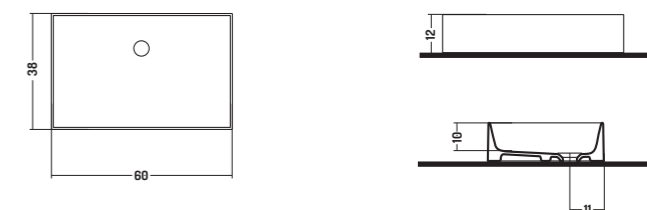

COD. SS06038001

Lavabo da Appoggio
Counter Basin

60x38x h 12 cm