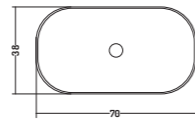

INCASSO 38

COD. LO070i3801

Lavabo Loom
Appoggio/ Incasso 70

Counter/ Recessed
Basin Loom 70

70x38x h 18 cm

Lucidi/Glossy

Satinati/Matt

RECESSED 38

FREESTANGIND

COD. LO08542001

Lavabo Freestanding
Loom

LOOM Freestanding
Washbasin

Ø 42,6 x h 85 cm