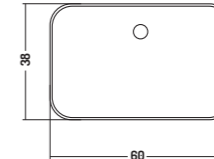

Lavabo da Appoggio

Counter basin

60x38x h 10 cm