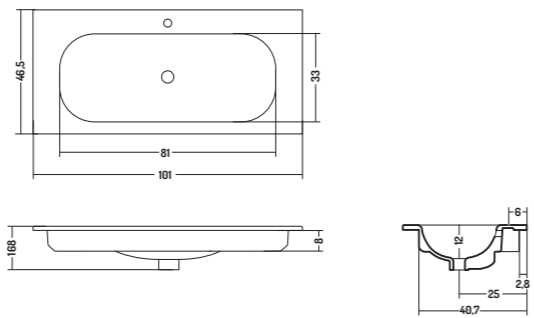

COD. SO10146101
Lavabo Incasso Soft 101
Recessed basin 101
101x46x h 16,8 cm