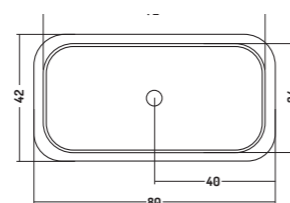

APPOGGIO 42

COUNTER 42

COD. CT06042001
 Lavabo in Appoggio 60
 Counter Basin 60
 60x42x h 35 cm

COD. CT08042001
 Lavabo in Appoggio 80
 Counter Basin 80
 80x42x h 35 cm

APPOGGIO/PARETE 41

COUNTER/WALL-HUNG 41