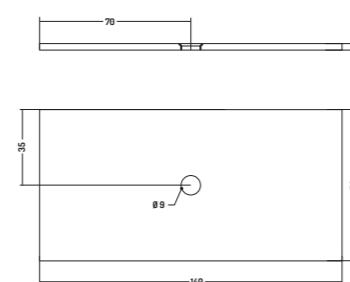

COD. PDFV714301
Piatto Doccia
Shower Tray
140x70 cm - H3