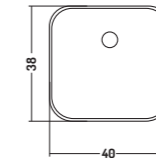

Lavabo da Appoggio

Counter basin

40x38x h 10 cm