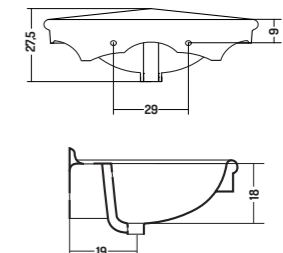

PARETE 54 - 57 - 61

WALL HUG 54 - 57 - 61

COD. PA07054101

Lavabo Parete 70 / 1
Foro

Wall Hung Basin 70 /
1 Tap Hole

71x54x h 27,5 cm