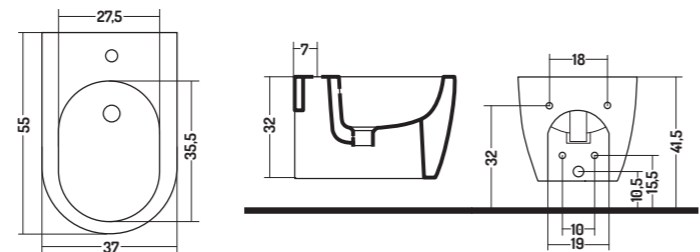

Skip Wc Wall Hung
(Fixing Screws Included)

55x37x h 31 cm

COD. SK007N5501

Bidet Sospeso Skip
(Comprensivo di Fissaggi)

Skip Bidet Wall Hung
(Fixing Screws Included)

55x37x h 31 cm

COPRI WC

SEAT COVER