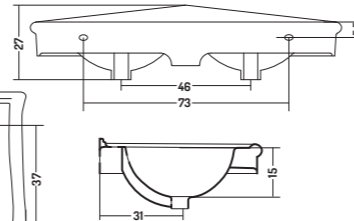

110x61x h 31 cm

WALL HUG 54 - 57 - 61

GAMBE

COD. PA01300001

Gambe Curve

Curved Legs

h 74 cm

LEGS