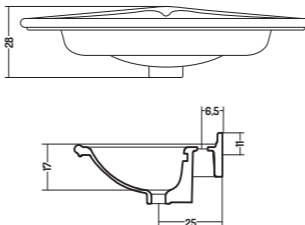

COD. PA11000101

Consolle da Incasso
110 / 1 Foro

Recessed Console
110 / 1 Tap Hole

110x61x h 29 cm