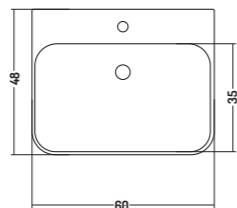

COD. SL04038001

Lavabo da Appoggio

Counter basin

40x38x h 10 cm

COD. SL06048101

Lavabo Appoggio/
Parete / 1 Foro

Counter/Wall-hung
basin / 1 tap hole

60x48x h 12 cm