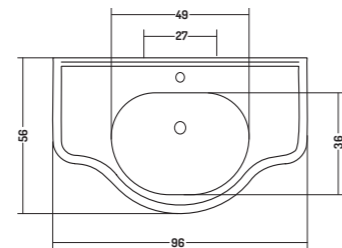

LEGS

COLONNA

COD. PA01100001

Colonna

Pedestal

h 66 cm

PEDESTAL

COD. PA09000101

Consolle da Incasso
90 / 1 Foro

Recessed Console 90
/ 1 Tap Hole

90x56x h 28 cm