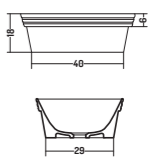

COD. LO050i3801

Loom Lavabo Appoggio/ Incasso 50

Counter/ Recessed Loom Basin 50

50x38x h 18 cm