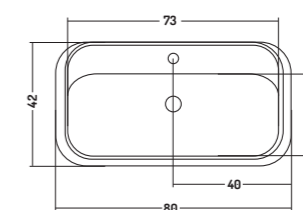

Lucidi/Glossy 

APPOGGIO 42Ø

COUNTER 42Ø

COD. CT04200001
 Lavabo in Appoggio 42
 Counter Basin 42
 Ø 42x h 35 cm

APPOGGIO/PARETE 41

COUNTER/WALL-HUNG 41

COD. CT08000101
 Lavabo in Appoggio/
 Parete 80
 Wall Hung/Counter
 Basin 80
 80x41x h 18 cm