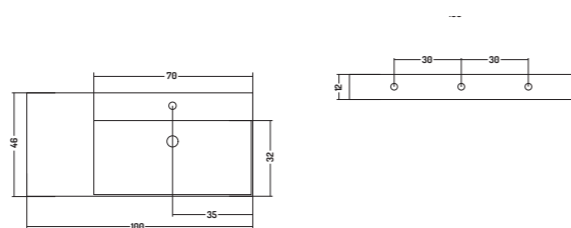

COD. SS100DX101

Lavabo Appoggio / Parete
Counter/Wall-Hung Basin

101x46,2 h 12,5 cm