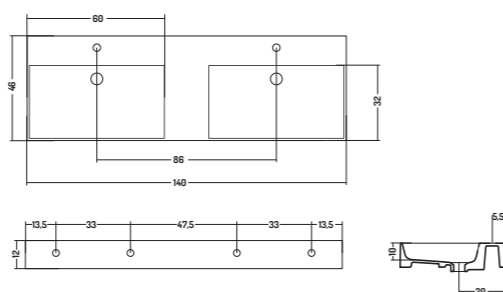

COD. SS14D46101

Consolle Doppia Vasca Appoggio/Parete
Wall-Hung/Counter Double Bowl Console

140x46x H 12 Cm