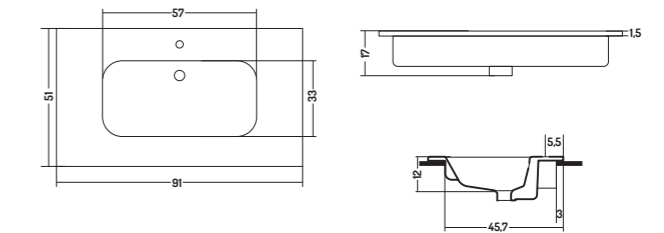

COD. QS09151101
Consolle Incasso 91
Recessed Consolle 91
91x51,5x h 17 cm