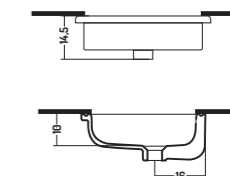

UNDERCOUNTER QUBO