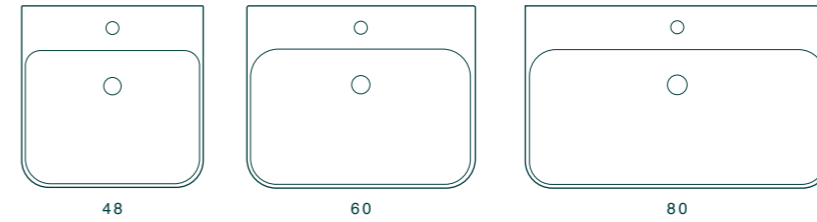

COUNTER 25 - 38 - 40Ø

BOWLS 42Ø - 60

RECESSED 40

SEMI RECESSED 40

APPOGGIO/PARETE 35
COUNTER/WALL-HUNG 35

APPOGGIO/PARETE 48
COUNTER/WALL-HUNG 48

APPOGGIO 25 - 38 - 40Ø
COUNTER 25 - 38 - 40Ø

CIOTOLE 42Ø - 60
BOWLS 42Ø - 60