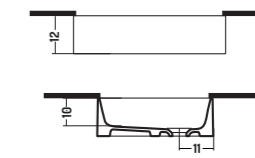

Lavabo Sottopiano 82
Under Counter Basin 82
82x40x H 18 cm

UNDER COUNTER LUNA

Lucidi/Glossy 

SOTTOPIANO SLIM SQUARE

COD. SS05000001

Lavabo Sottopiano 50
Under Counter Basin 50
50x38x h 12 cm

UNDER COUNTER SLIM SQUARE