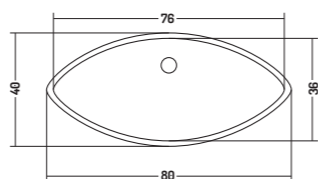

SOTTOPIANO LUNA

COD. LU08240001

Lavabo Sottopiano 82
Under Counter Basin 82
82x40x H 18 cm