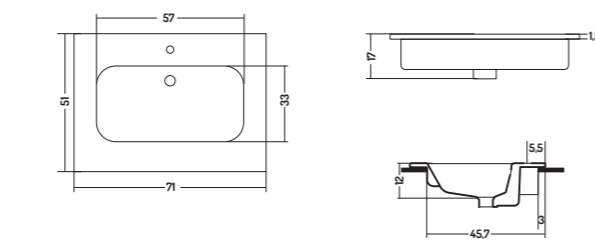

COD. QS07151101
Consolle Incasso 71
Recessed Consolle 71
71x51,5x h 17 cm