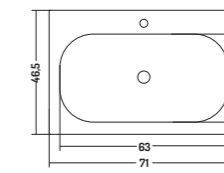

61x46x h 16,8 cm

COD. SO07146101

Lavabo Incasso Soft 71

Recessed basin 121

71x46x h 16,8 cm

COD. SO08146101

Lavabo Incasso Soft 81

Recessed basin 81