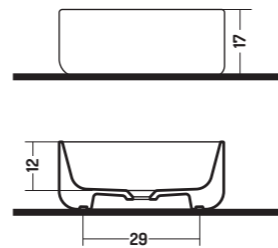

APPOGGIO 40Ø - 50

Lucidi/Glossy

Satinati/Matt

APPOGGIO 40Ø - 50

COD. RD04000001

Lavabo Round da Appoggio
Counter Basin Rund
40 Ø h 17 cm