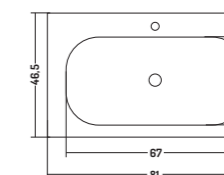

COD. SO08146101

Lavabo Incasso Soft 81

Recessed basin 81

81x46x h 16,8 cm