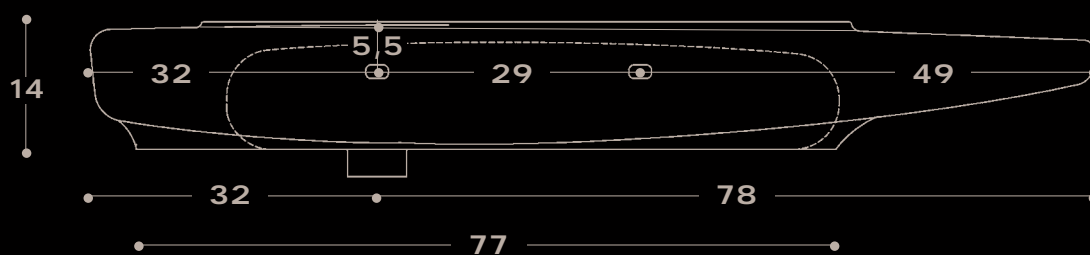

lavabo fluid 110 foto 013 016 020 021

art. **575** no foro rubinetto

art. **575/1** monoforo rubinetto

lavabo con troppo pieno, posizionabile sospeso a parete o in appoggio su piano, in tal caso per il foro vedere dettaglio disegno tecnico

washbasin fluid 110 photo 013 016 020 021

art. **575** without tap hole

art. **575/1** single hole

Wash-basin with overflow hole, to be positioned both wall-hung and on counter, for the latter version see detailed technical drawing