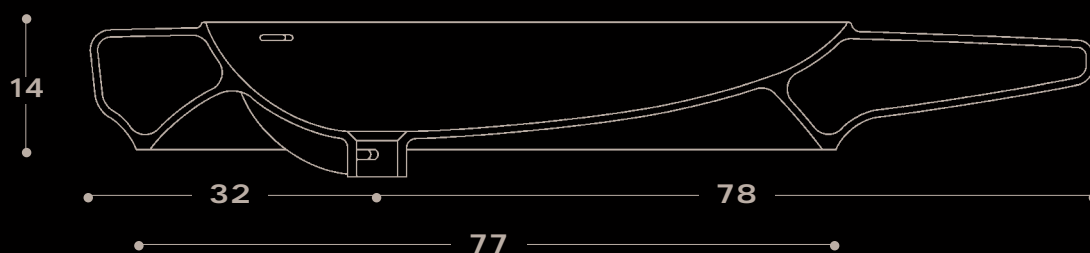

lavabo fluid 110 foto 013 016 020 021

art. **575** no foro rubinetto

art. **575/1** monoforo rubinetto

lavabo con troppo pieno, posizionabile sospeso a parete o in appoggio su piano, in tal caso per il foro vedere dettaglio disegno tecnico

washbasin fluid 110 photo 013 016 020 021

art. **575** without tap hole

art. **575/1** single hole

Wash-basin with overflow hole, to be positioned both wall-hung and on counter, for the latter version see detailed technical drawing