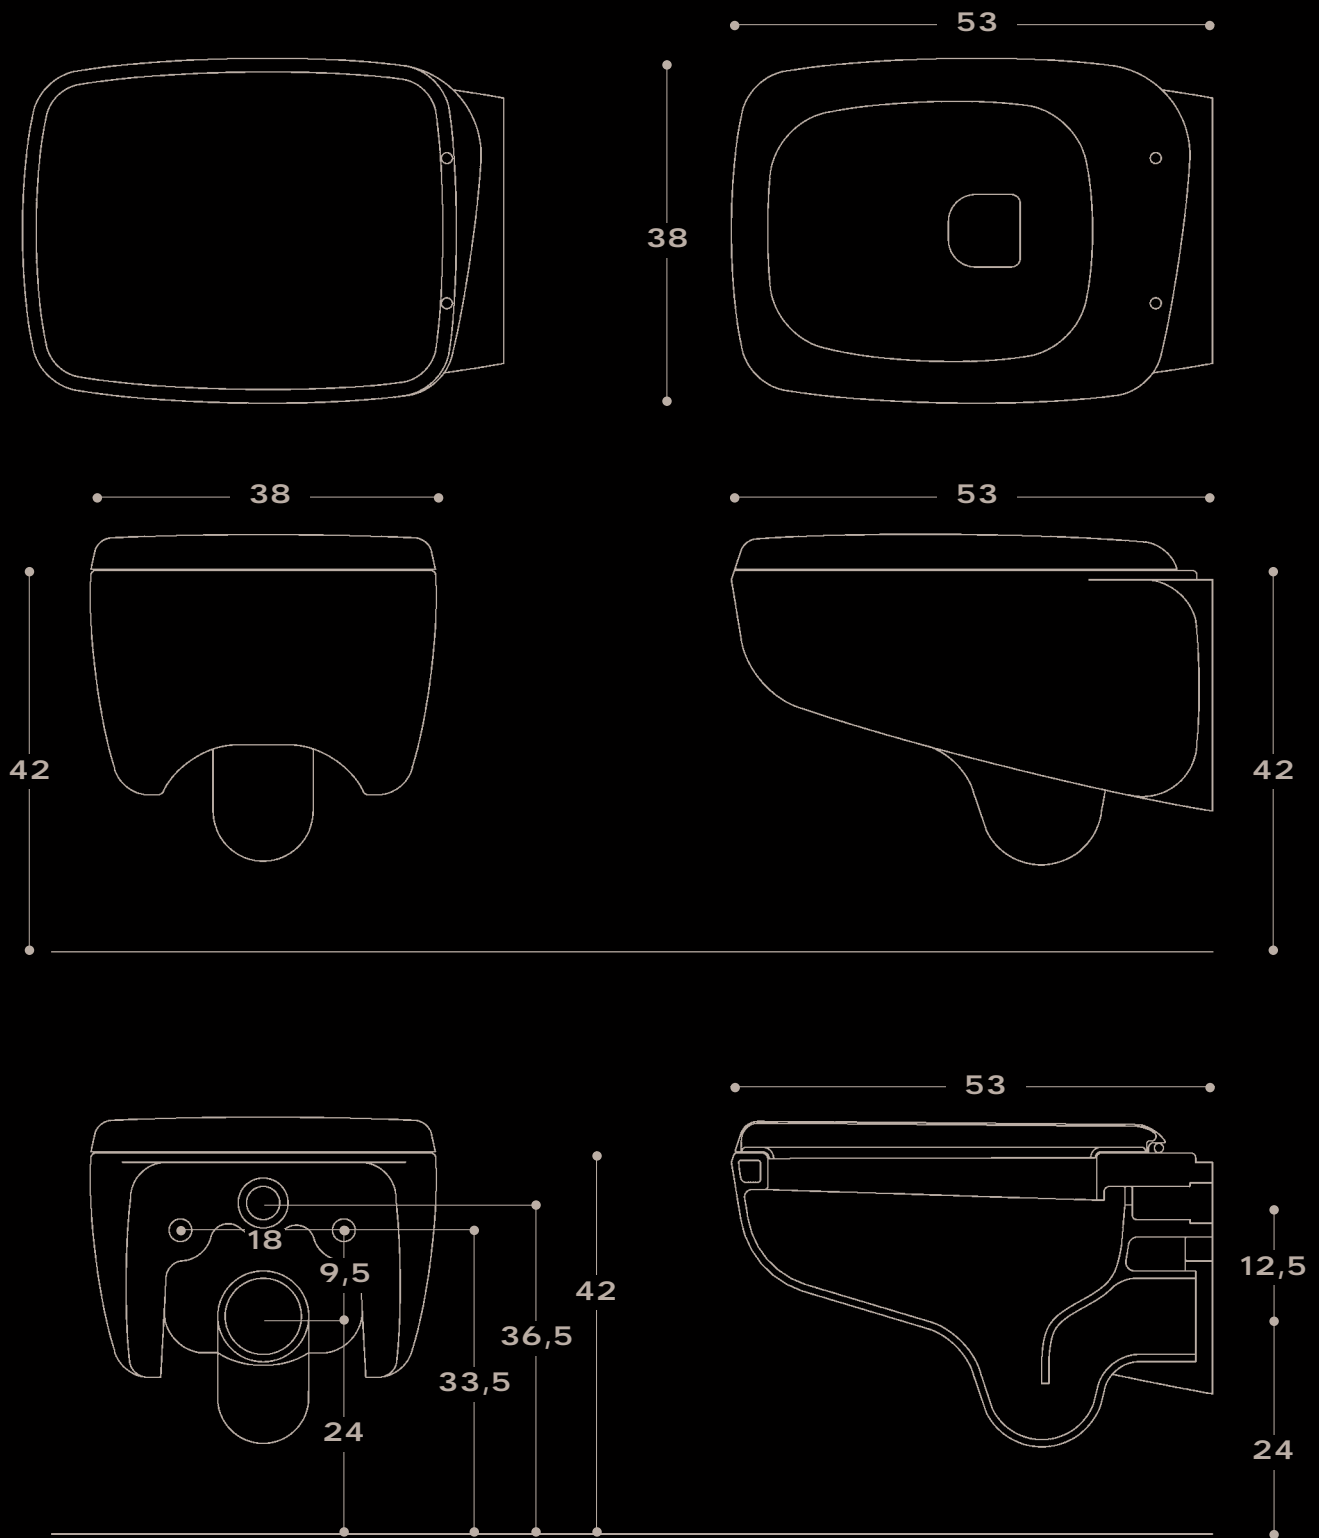

wc fluid sospeso foto 02 07 09 012 017 022

- art. **570**
- art. **571** copriwater fluid
- art. **571-F** copriwater fluid con cerniera frizionata (soft close)

wc fluid wall-hung photo 02 07 09 012 017 022

- art. **570**
- art. **571** seat cover fluid
- art. **571-F** wrapins fluid cover seat soft closing