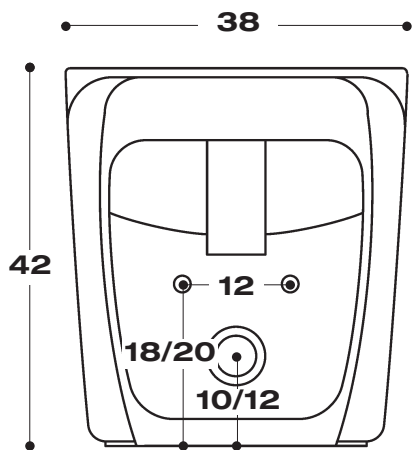

bidet fluid terra foto 013 014 015

art. **581/1** monoforo

bidet fluid floor mounted photo 013 014 015

art. **581/1** single hole