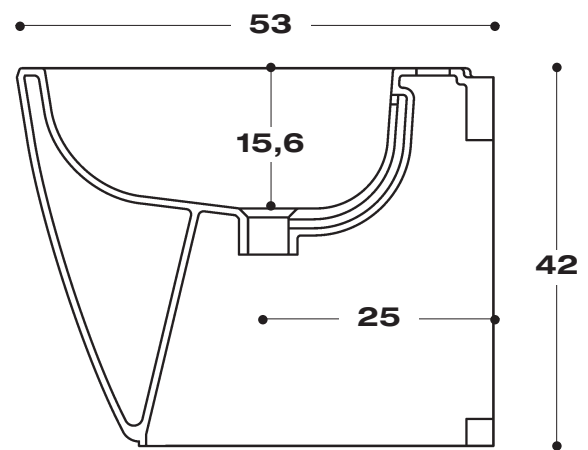

bidet fluid terra foto 013 014 015

art. **581/1** monoforo

bidet fluid floor mounted photo 013 014 015

art. **581/1** single hole